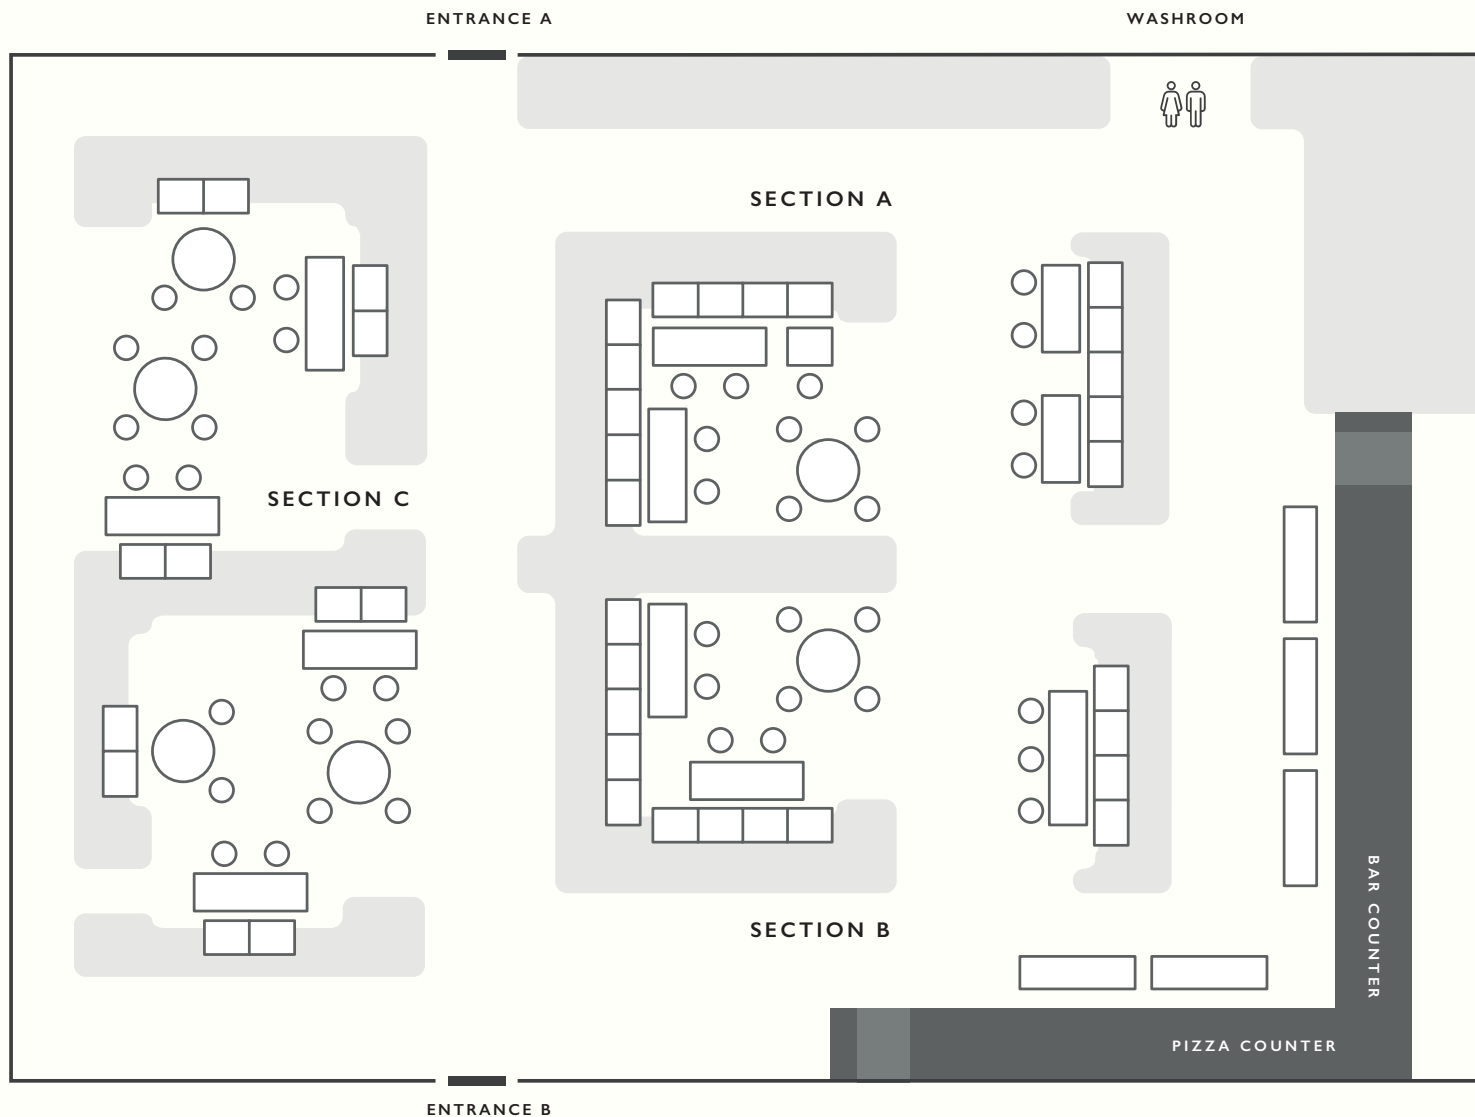

# The Space | SECTION A

CAPACITY Standing: 25 Pax Seating: 18 Pax

# The Space | SECTION B

CAPACITY Standing: 25 Pax Seating: 18 Pax

# The Space | SECTION C

CAPACITY Standing: 50 Pax Seating: 30 Pax

# Floor Plan | BOTANICA+CO AT ALILA BANGSAR