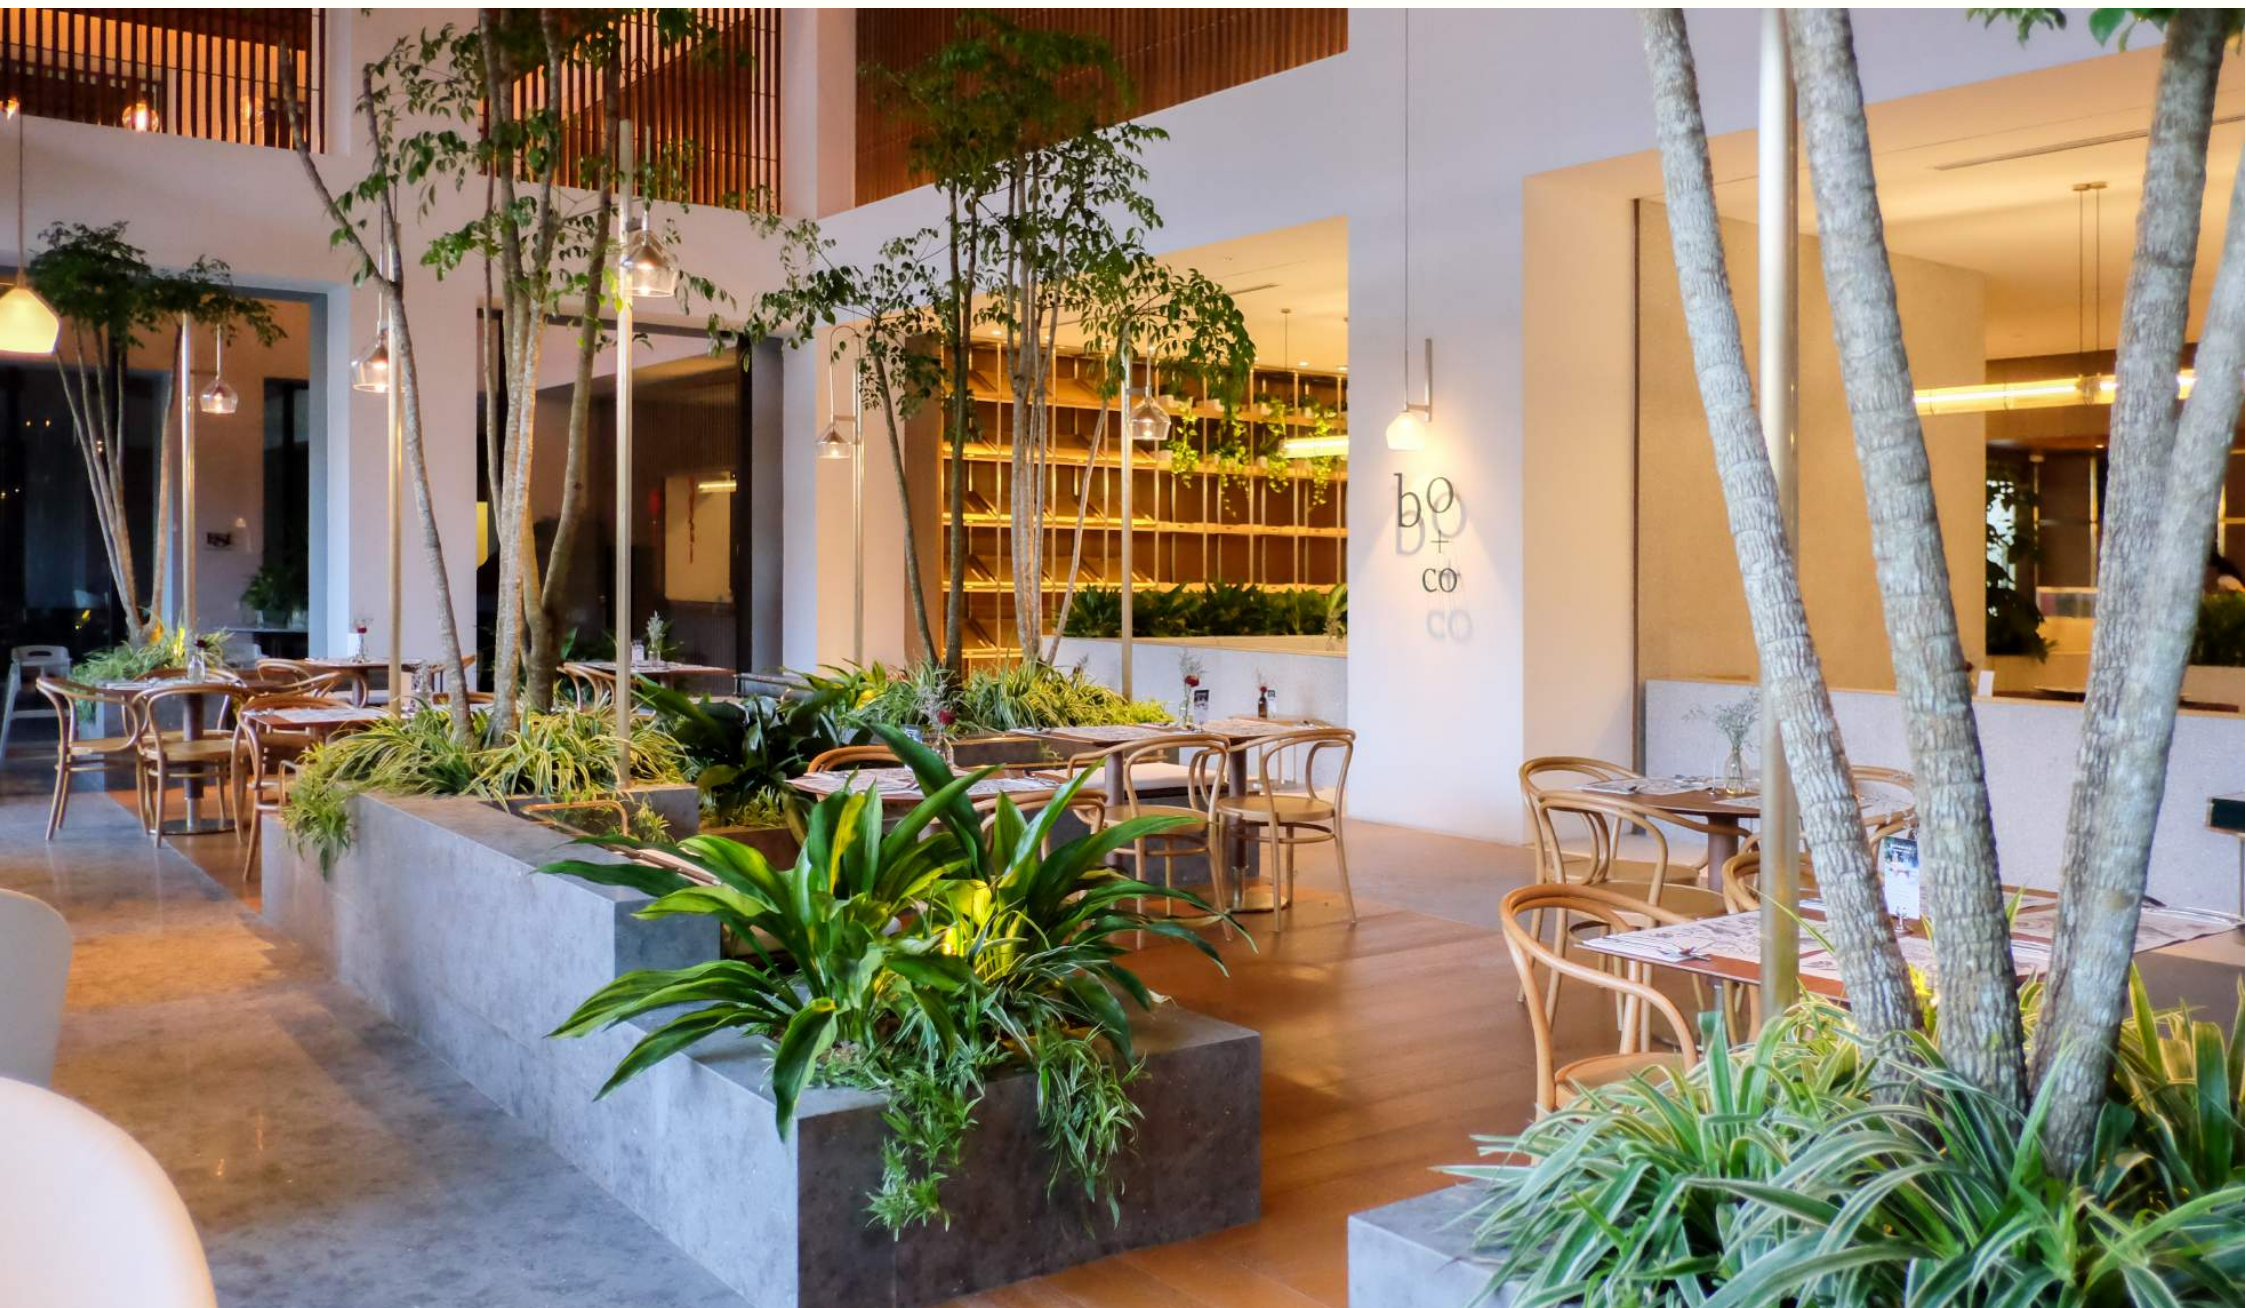

The Space | SECTION C

CAPACITY Standing: 50 Pax Seating: 30 Pax